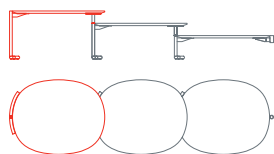

Archipelago D502

Small armchair
1AC6000: L 30 D 33 H 30

Medium armchair
1AC6010: L 37½ D 34 H 30

Large armchair
1AC6020: L 63¾ D 34½ H 30

2 seat sofa with right side seam
1AC6030: L 63¾ D 34½ H 30

2 seat sofa with left side seam
1AC6031: L 63¾ D 34½ H 30

3 seat sofa
1AC6040: L 90½ D 35 H 30

Freestanding low side table
1AC4055: L 24 D 19¼ H 7½
1AC4015: L 29½ D 24 H 7½

Low side table
1AC4050: L 24 D 19¼ H 7½
1AC4010: L 29½ D 24 H 7½

Medium side table
1AC4060: L 24 D 19¼ H 12½
1AC4020: L 29½ D 24 H 12½