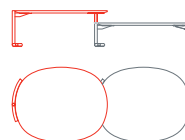

Archipelago D502

Small armchair
1AC6000: L 30 D 33 H 30

Medium armchair
1AC6010: L 37½ D 34 H 30

Large armchair
1AC6020: L 63¾ D 34½ H 30

2 seat sofa with right side seam
1AC6030: L 63¾ D 34½ H 30

2 seat sofa with left side seam
1AC6031: L 63¾ D 34½ H 30

3 seat sofa
1AC6040: L 90½ D 35 H 30

Freestanding low side table
1AC4055: L 24 D 19¼ H 7½
1AC4015: L 29½ D 24 H 7½

Low side table
1AC4050: L 24 D 19¼ H 7½
1AC4010: L 29½ D 24 H 7½

Medium side table
1AC4060: L 24 D 19¼ H 12½
1AC4020: L 29½ D 24 H 12½