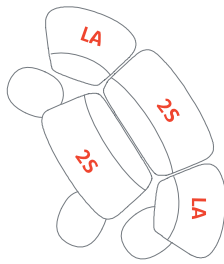

The system is completed by three coffee tables, also of different heights (low, medium and high). These can attach to the base of the chairs and can be arranged in side-by-side or overlapping layouts.

Archipelago D502

Small armchair
1AC6000: L 30 D 33 H 30

Medium armchair
1AC6010: L 37½ D 34 H 30

Large armchair
1AC6020: L 63¾ D 34½ H 30

2 seat sofa with right side seam
1AC6030: L 63¾ D 34½ H 30

2 seat sofa with left side seam
1AC6031: L 63¾ D 34½ H 30