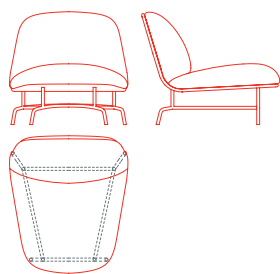

The system is completed by three coffee tables, also of different heights (low, medium and high). These can attach to the base of the chairs and can be arranged in side-by-side or overlapping layouts.

DESIGNER

Monica Förster

Archipelago D502

- SA 1AC6000 Small armchair
- MA 1AC6010 Medium armchair
- LA 1AC6020 Large armchair
- 2S 1AC6030/31 2 seat sofa
- 3S 1AC6040 3 seat sofa
- L 1AC4010/50 Low side table
- F 1AC4015/55 Freestanding low side table
- M 1AC4020/60 Medium side table
- H 1AC4030/70 High side table

Archipelago D502

Small armchair
1AC6000: L 30 D 33 H 30

Medium armchair
1AC6010: L 37½ D 34 H 30

Large armchair
1AC6020: L 63¾ D 34½ H 30

2 seat sofa with right side seam
1AC6030: L 63¾ D 34½ H 30

2 seat sofa with left side seam
1AC6031: L 63¾ D 34½ H 30

3 seat sofa
1AC6040: L 90½ D 35 H 30

Freestanding low side table
1AC4055: L 24 D 19¼ H 7½
1AC4015: L 29½ D 24 H 7½

Low side table
1AC4050: L 24 D 19¼ H 7½
1AC4010: L 29½ D 24 H 7½

Medium side table
1AC4060: L 24 D 19¼ H 12½
1AC4020: L 29½ D 24 H 12½