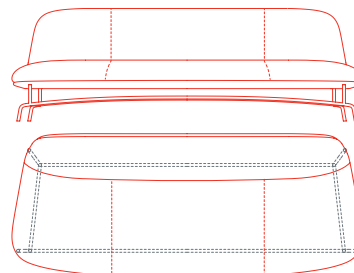

Archipelago D502

Small armchair
1AC6000: L 30 D 33 H 30

Medium armchair
1AC6010: L 37½ D 34 H 30

Large armchair
1AC6020: L 63¾ D 34½ H 30

2 seat sofa with right side seam
1AC6030: L 63¾ D 34½ H 30

2 seat sofa with left side seam
1AC6031: L 63¾ D 34½ H 30

3 seat sofa
1AC6040: L 90½ D 35 H 30

Freestanding low side table
1AC4055: L 24 D 19¼ H 7½
1AC4015: L 29½ D 24 H 7½

Low side table
1AC4050: L 24 D 19¼ H 7½
1AC4010: L 29½ D 24 H 7½

Medium side table
1AC4060: L 24 D 19¼ H 12½
1AC4020: L 29½ D 24 H 12½