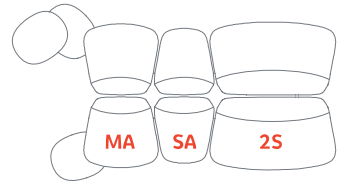

The system is completed by three coffee tables, also of different heights (low, medium and high). These can attach to the base of the chairs and can be arranged in side-by-side or overlapping layouts.

The tables can be lacquer finished in matt white, dark grey, orange or green, or finished in light, medium and dark oak with grey or dark brown sides.

All the elements in the series can be attached one to the other or located side-by-side to create organic, asymmetric forms or regular, classic compositions.

DESIGNER

Monica Förster

Archipelago D502

- SA 1AC6000 Small armchair
- MA 1AC6010 Medium armchair
- LA 1AC6020 Large armchair
- 2S 1AC6030/31 2 seat sofa
- 3S 1AC6040 3 seat sofa
- L 1AC4010/50 Low side table
- F 1AC4015/55 Freestanding low side table
- M 1AC4020/60 Medium side table
- H 1AC4030/70 High side table

Archipelago D502

Small armchair
1AC6000: L 30 D 33 H 30

Medium armchair
1AC6010: L 37½ D 34 H 30

Large armchair
1AC6020: L 63¾ D 34½ H 30

2 seat sofa with right side seam
1AC6030: L 63¾ D 34½ H 30

2 seat sofa with left side seam
1AC6031: L 63¾ D 34½ H 30