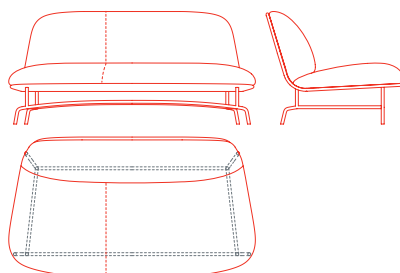

Archipelago D502

Small armchair
1AC6000: L 30 D 33 H 30

Medium armchair
1AC6010: L 37½ D 34 H 30

Large armchair
1AC6020: L 63¾ D 34½ H 30

2 seat sofa with right side seam
1AC6030: L 63¾ D 34½ H 30

2 seat sofa with left side seam
1AC6031: L 63¾ D 34½ H 30

3 seat sofa
1AC6040: L 90½ D 35 H 30

Freestanding low side table
1AC4055: L 24 D 19¼ H 7½
1AC4015: L 29½ D 24 H 7½

Low side table
1AC4050: L 24 D 19¼ H 7½
1AC4010: L 29½ D 24 H 7½

Medium side table
1AC4060: L 24 D 19¼ H 12½
1AC4020: L 29½ D 24 H 12½