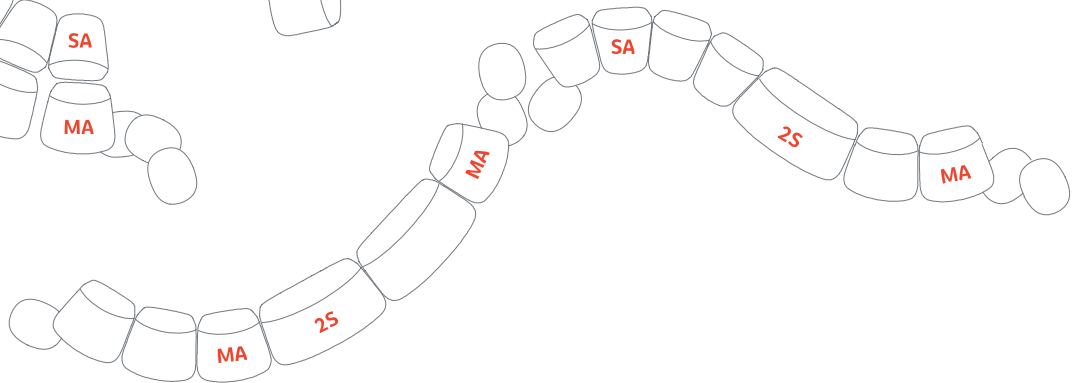

The system is completed by three coffee tables, also of different heights (low, medium and high). These can attach to the base of the chairs and can be arranged in side-by-side or overlapping layouts.

DESIGNER

Monica Förster

Archipelago D502

- SA 1AC6000 Small armchair
- MA 1AC6010 Medium armchair
- LA 1AC6020 Large armchair
- 2S 1AC6030/31 2 seat sofa
- 3S 1AC6040 3 seat sofa
- L 1AC4010/50 Low side table
- F 1AC4015/55 Freestanding low side table
- M 1AC4020/60 Medium side table
- H 1AC4030/70 High side table

Archipelago D502

Small armchair
1AC6000: L 30 D 33 H 30

Medium armchair
1AC6010: L 37½ D 34 H 30

Large armchair
1AC6020: L 63¾ D 34½ H 30

2 seat sofa with right side seam
1AC6030: L 63¾ D 34½ H 30

2 seat sofa with left side seam
1AC6031: L 63¾ D 34½ H 30