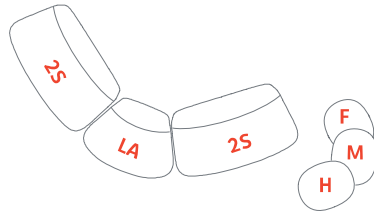

The Archipelago D502 system comprises individual armchairs in three different sizes (small, medium, large), a two-seater sofa and a three seater sofa. All the seats share a common height of 76 cm. Upholstery can be in fabric or leather.

The system is completed by three coffee tables, also of different heights (low, medium and high). These can attach to the base of the chairs and can be arranged in side-by-side or overlapping layouts.

The tables can be lacquer finished in matt white, dark grey, orange or green, or finished in light, medium and dark oak with grey or dark brown sides.

All the elements in the series can be attached one to the other or located side-by-side to create organic, asymmetric forms or regular, classic compositions.

Archipelago D502

Small armchair
1AC6000: L 30 D 33 H 30

Medium armchair
1AC6010: L 37½ D 34 H 30

Large armchair
1AC6020: L 63¾ D 34½ H 30

2 seat sofa with right side seam
1AC6030: L 63¾ D 34½ H 30

2 seat sofa with left side seam
1AC6031: L 63¾ D 34½ H 30