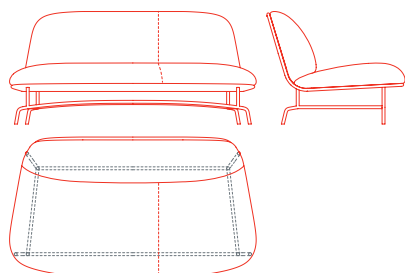

Archipelago D502

Small armchair
1AC6000: L 30 D 33 H 30

Medium armchair
1AC6010: L 37½ D 34 H 30

Large armchair
1AC6020: L 63¾ D 34½ H 30

2 seat sofa with right side seam
1AC6030: L 63¾ D 34½ H 30

2 seat sofa with left side seam
1AC6031: L 63¾ D 34½ H 30

3 seat sofa
1AC6040: L 90½ D 35 H 30

Freestanding low side table
1AC4055: L 24 D 19¼ H 7½
1AC4015: L 29½ D 24 H 7½

Low side table
1AC4050: L 24 D 19¼ H 7½
1AC4010: L 29½ D 24 H 7½

Medium side table
1AC4060: L 24 D 19¼ H 12½
1AC4020: L 29½ D 24 H 12½