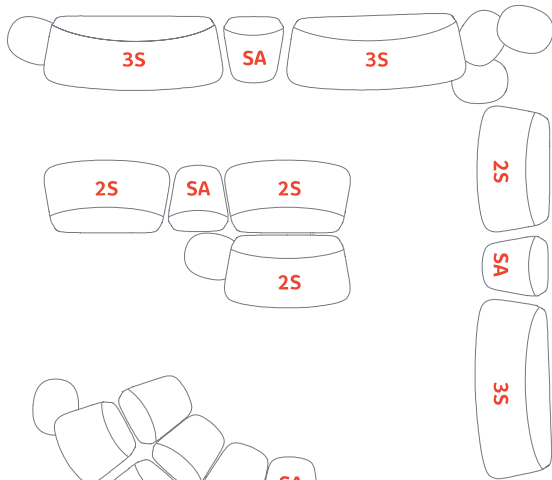

The system is completed by three coffee tables, also of different heights (low, medium and high). These can attach to the base of the chairs and can be arranged in side-by-side or overlapping layouts.

The tables can be lacquer finished in matt white, dark grey, orange or green, or finished in light, medium and dark oak with grey or dark brown sides.

All the elements in the series can be attached one to the other or located side-by-side to create organic, asymmetric forms or regular, classic compositions.

DESIGNER

Monica Förster

Archipelago D502

- SA 1AC6000 Small armchair
- MA 1AC6010 Medium armchair
- LA 1AC6020 Large armchair
- 2S 1AC6030/31 2 seat sofa
- 3S 1AC6040 3 seat sofa
- L 1AC4010/50 Low side table
- F 1AC4015/55 Freestanding low side table
- M 1AC4020/60 Medium side table
- H 1AC4030/70 High side table

Archipelago D502

Small armchair
1AC6000: L 30 D 33 H 30

Medium armchair
1AC6010: L 37½ D 34 H 30

Large armchair
1AC6020: L 63¾ D 34½ H 30

2 seat sofa with right side seam
1AC6030: L 63¾ D 34½ H 30

2 seat sofa with left side seam
1AC6031: L 63¾ D 34½ H 30