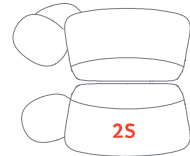

The Archipelago D502 system comprises individual armchairs in three different sizes (small, medium, large), a two-seater sofa and a three seater sofa. All the seats share a common height of 76 cm. Upholstery can be in fabric or leather.

The system is completed by three coffee tables, also of different heights (low, medium and high). These can attach to the base of the chairs and can be arranged in side-by-side or overlapping layouts.

The tables can be lacquer finished in matt white, dark grey, orange or green, or finished in light, medium and dark oak with grey or dark brown sides.

All the elements in the series can be attached one to the other or located side-by-side to create organic, asymmetric forms or regular, classic compositions.

Archipelago D502

Small armchair
1AC6000: L 30 D 33 H 30

Medium armchair
1AC6010: L 37½ D 34 H 30

Large armchair
1AC6020: L 63¾ D 34½ H 30

2 seat sofa with right side seam
1AC6030: L 63¾ D 34½ H 30

2 seat sofa with left side seam
1AC6031: L 63¾ D 34½ H 30